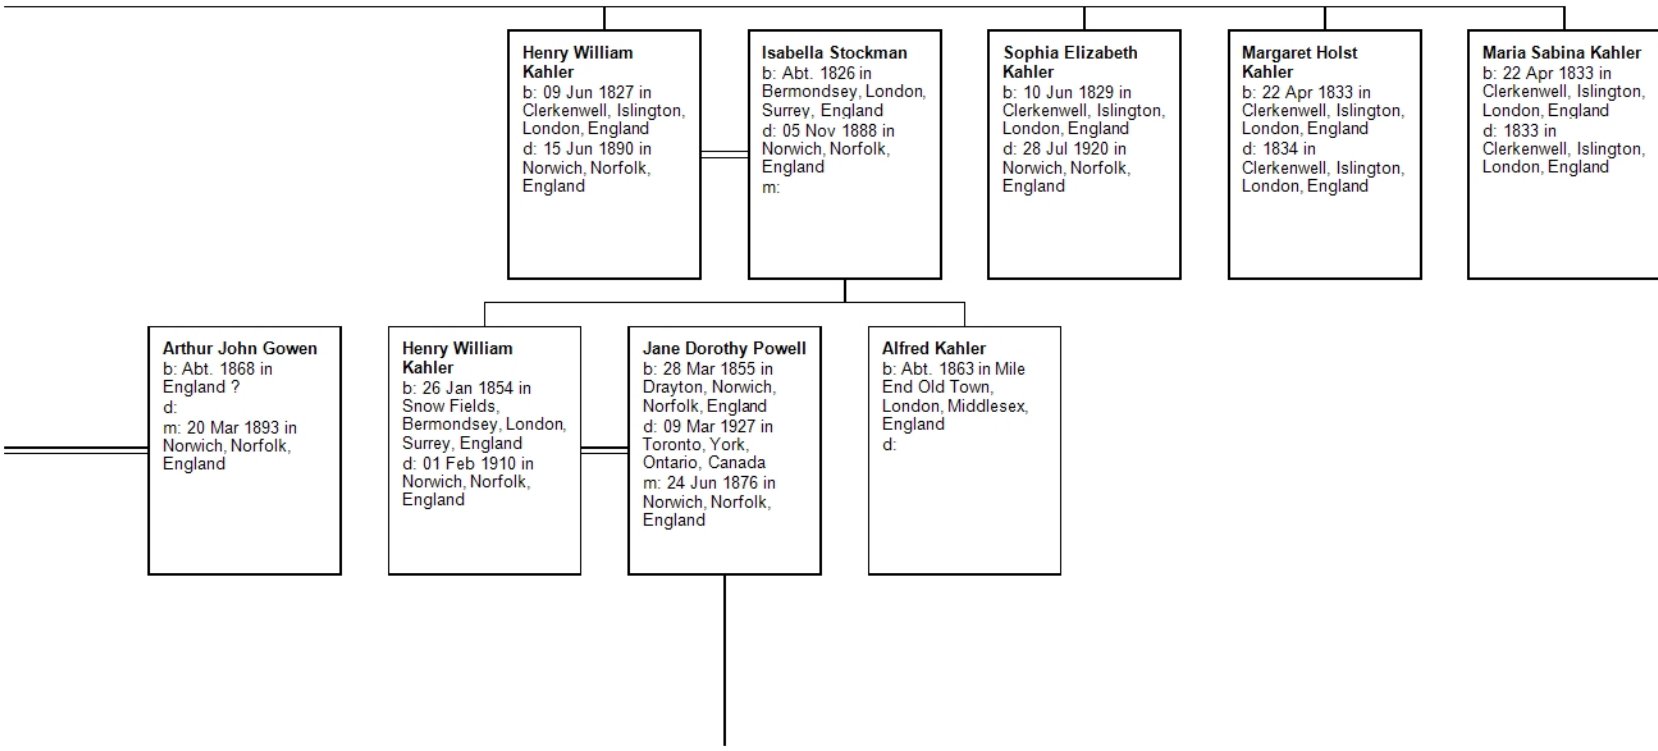

Eliza Matilda Kahler

b: 21 Aug 1854 in
Hoxton, London,
Middlesex, England
d:

Descendant Chart for Johann Heinrich John Henry Kahler

**Johann Heinrich
John Henry Kahler**
b: 10 May 1798 in
Penzlin, Müritz,
Mecklenburg-
Vorpommern,
Germany
d: 28 Mar 1892 in
Norwich, Norfolk,
England

Emma Jane Kahler
b: 1866 in Norwich,
Norfolk, England
d:

Robert John Swann
b: Abt. 1866 in
England ?
d:
m: 12 Aug 1889 in
Norwich, Norfolk,
England

Ellen Leah Kahler
b: Abt. 1866 in
Norwich, Norfolk,
England
d:

**Louisa Sebinah
Kahler**
b: Abt. 1868 in
Norwich, Norfolk,
England
d:

William Wiseman
b: Abt. 1861 in
England ?
d:
m: 25 Mar 1886 in
Norwich, Norfolk,
England

Rose Ann Kahler
b: Abt. 1872 in
Norwich, Norfolk,
England
d: